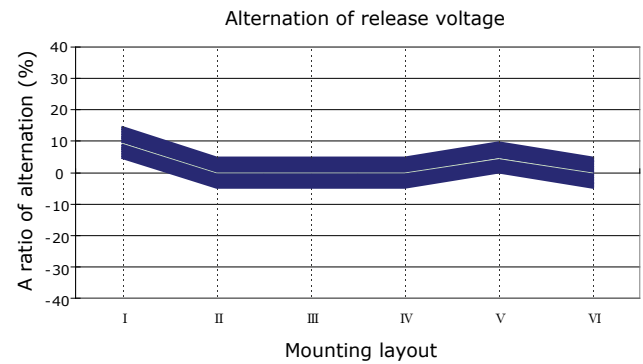

Magnetic Interference

Notes: Reference data of 9E-14J