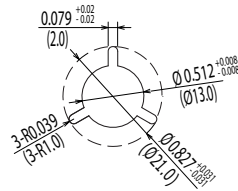

Dimensions of Tray All Dimensions are inches(mm)

Packing Quantity: 100pcs

Packing conforms to EIA standard EIA-481-2 or EIA-481-3.

Dimensions of Tape and Reel All Dimensions are inches(mm)

Details of the part A