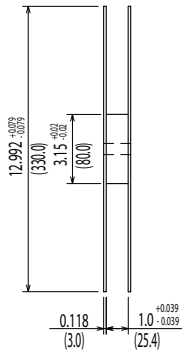

Dimensions of Tray All Dimensions are inches(mm)

Packing Quantity: 100pcs

Packing conforms to EIA standard EIA-481-2 or EIA-481-3.

Dimensions of Tape and Reel All Dimensions are inches(mm)

Details of the part A