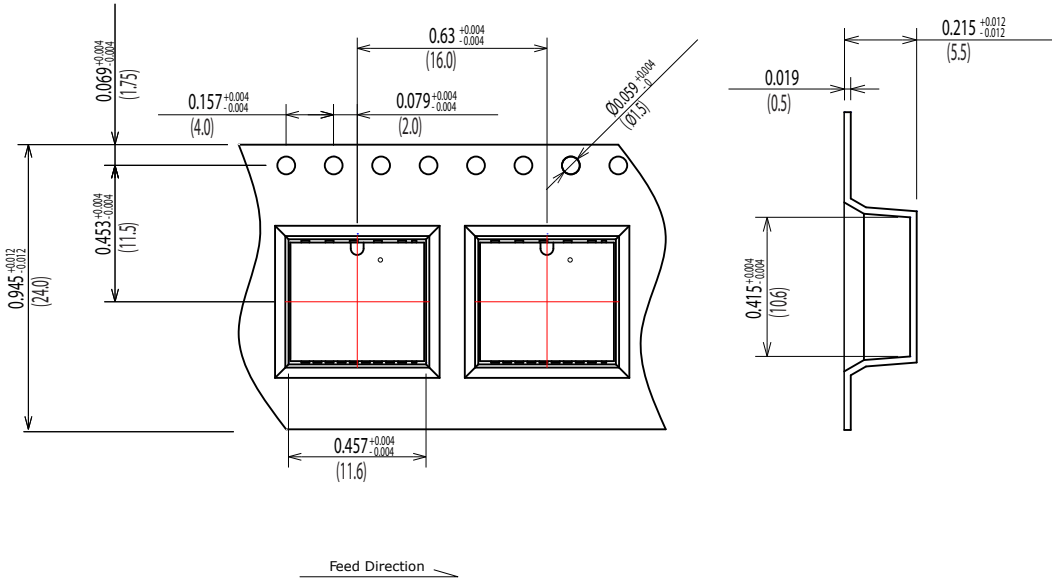

Dimensions of Tray All Dimensions are inches(mm)

Packing Quantity: 100pcs

Packing conforms to EIA standard EIA-481-2 or EIA-481-3.

Dimensions of Tape and Reel All Dimensions are inches(mm)

Details of the part A

Packing Quantity: 500pcs

Packing conforms to EIA standard EIA-481-2 or EIA-481-3